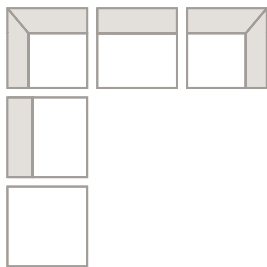

# SQUARE MODULAR SECTIONAL PLANNER

One size doesn't fit all, and when it comes to sectionals, you need custom. Built to fit your space, our experts craft custom configurations for the dimensions of your home, ensuring that every sectional is a perfect fit, every time.

<https://ModernHomeFurnishings.ca>

ARMLESS CHAIR \_\_\_\_\_ 39" L

OTTOMAN \_\_\_\_\_ 39" L

90° CORNER CHAIR \_\_\_\_\_ 39" L X 39" D

## SUGGESTED CONFIGURATIONS

NOTE: NO CUSTOM SIZES AVAILABLE

1

TOTAL SIZE \_\_\_\_\_ 117" L X 117" D

ARMLESS CHAIR \_\_\_\_\_ 2

OTTOMAN \_\_\_\_\_ 1

90° CORNER CHAIR \_\_\_\_\_ 2

2