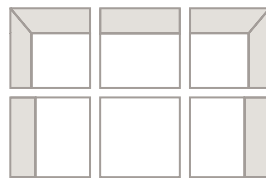

<https://ModernHomeFurnishings.ca>

ARMLESS CHAIR \_\_\_\_\_ 39" L

OTTOMAN \_\_\_\_\_ 39" L

90° CORNER CHAIR \_\_\_\_\_ 39" L X 39" D

## SUGGESTED CONFIGURATIONS

NOTE: NO CUSTOM SIZES AVAILABLE

1

TOTAL SIZE \_\_\_\_\_ 117" L X 117" D

ARMLESS CHAIR \_\_\_\_\_ 2

OTTOMAN \_\_\_\_\_ 1

90° CORNER CHAIR \_\_\_\_\_ 2

2

TOTAL SIZE \_\_\_\_\_ 117" L X 78" D

ARMLESS CHAIR \_\_\_\_\_ 3

OTTOMAN \_\_\_\_\_ 1

90° CORNER CHAIR \_\_\_\_\_ 2

3

TOTAL SIZE \_\_\_\_\_ 156" L X 78" D

ARMLESS CHAIR \_\_\_\_\_ 2

OTTOMAN \_\_\_\_\_ 1