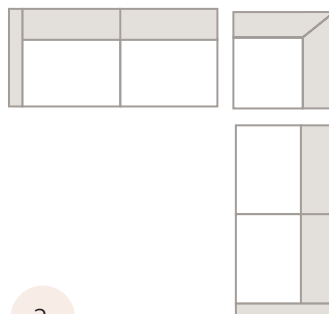

DEPTH 38"

HEIGHT 34"

<https://ModernHomeFurnishings.ca>

SOFA \_\_\_\_\_ 94" L

ARMLESS SOFA \_\_\_\_\_ 67" L

LEFT & RIGHT FACING SOFA \_\_\_\_\_ 86" L

90° CORNER CHAIR \_\_\_\_\_ 38" L X 38" D

CHAIR \_\_\_\_\_ 42" L

LEFT & RIGHT FACING CHAISE \_\_\_\_\_ 38" L X 74" D

CONDO SOFA \_\_\_\_\_ 76" L

LEFT & RIGHT FACING CONDO SOFA \_\_\_\_\_ 68" L

ARMLESS CONDO SOFA \_\_\_\_\_ 60" L

## SUGGESTED CONFIGURATIONS

1

TOTAL SIZE \_\_\_\_\_ 101" L X 74" D

2

TOTAL SIZE \_\_\_\_\_ 101" L X 101" D

3

TOTAL SIZE \_\_\_\_\_ 101" L X 74" D

All dimensions shown are approximate and are subject to the slight variations inherent in a hand built product.